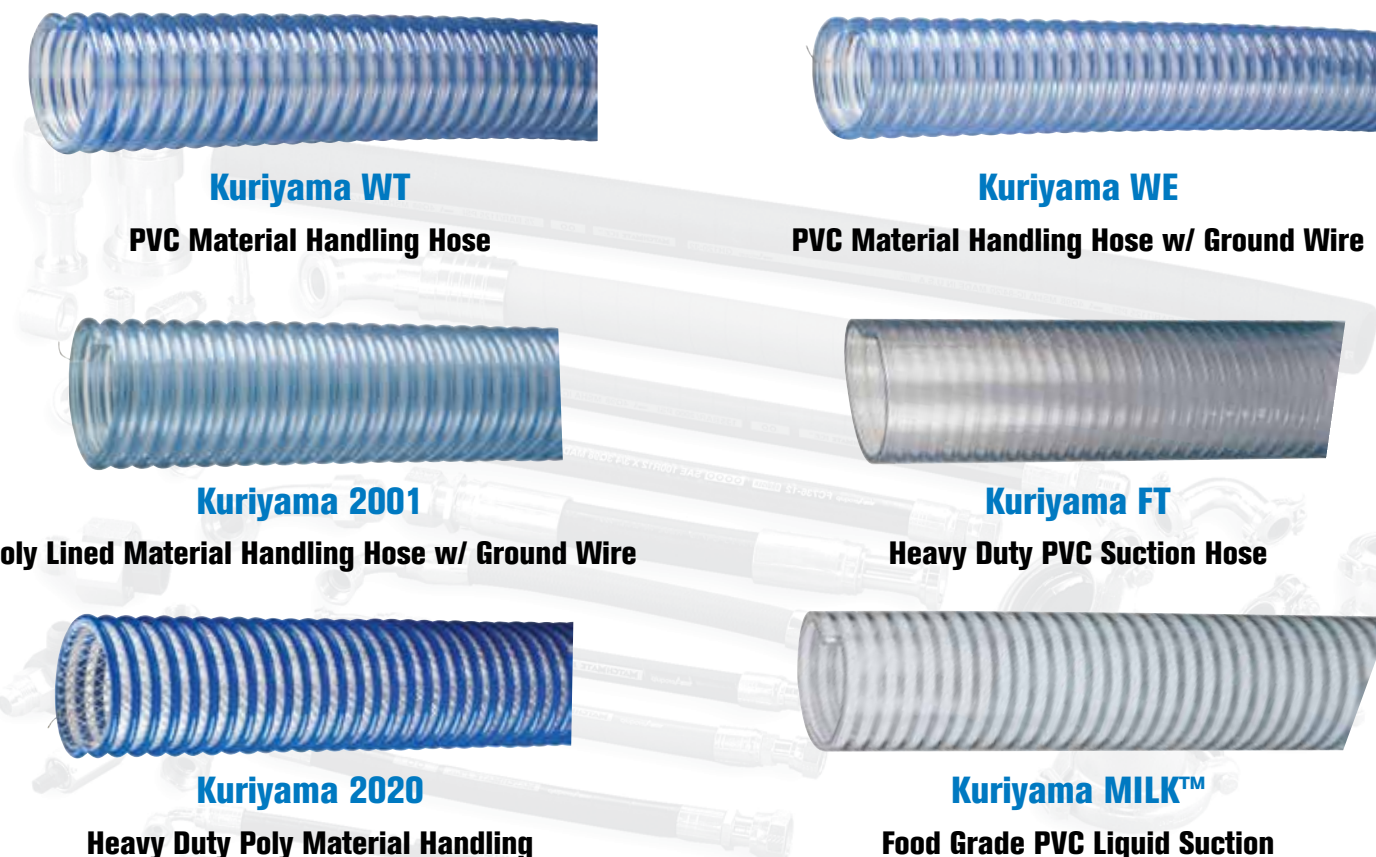

Washdown Cleaning Service

Eaton H1066
Creamery/Packing
Washdown

Eaton H9673
Washdown
250psi

Eaton H9610
Washdown
1000psi

Eaton H9568
Concord Steam
250psi

Food Grade Poly & PVC Hose

Kuriyama WT
PVC Material Handling Hose